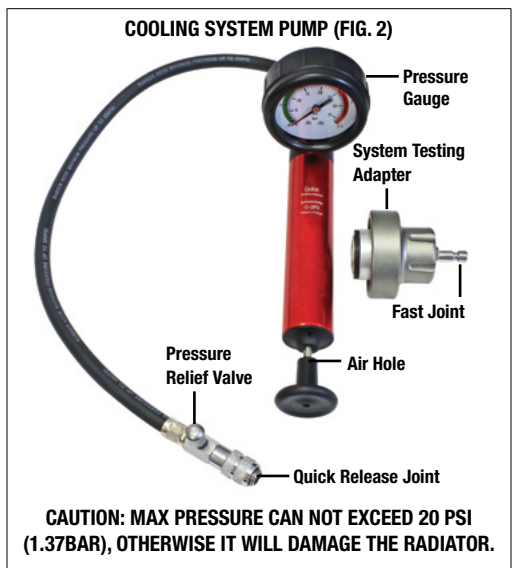

- Needle drops slowly – Indicates the presence of the small leaks or seepage.
 - Needle drops quickly – Indicates serious leakage is present.
6. Once the test is complete, release the air pressure by depressing the pressure release valve on the hand pump hose, then disconnect the quick coupler and adapter assembly.
 7. Maintenance – After testing process in Radiator Test:
 - Keep the adaptor connected to the pump as you had set up while performing the actual test. Operate the pump several times to dissipate moisture and/or coolant that may have remained in the adaptor and pump.
 - Oil the hand pump in order to lubricate the piston and prevent corrosion and internal damage.
 8. Store the radiator pressure tester kit in its carrying case and keep the kit in a clean, dry, safe location out of reach of children and other unauthorized persons.