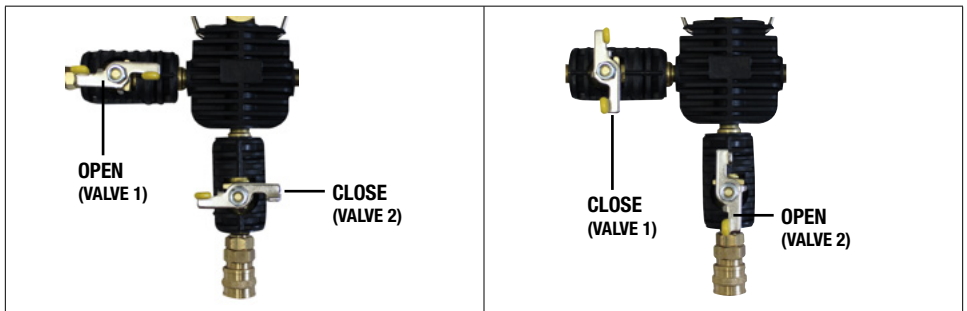

Fig. 3

PURGING AND REFILLING COOLING SYSTEM

PURGE COOLING SYSTEM:

1. Drain coolant from radiator.
2. Remove the purge and refill tool from the test kit and hang the tool in a convenient location under the hood with the hook provided.
3. Choose the correct radiator cap for the vehicle being tested, or the universal rubber radiator adapter from the test kit and install the one of your choice on the cooling system opening. Fasten the quick coupler at the end of the hose on the purge and refill tool to the radiator cap.
4. Turn valve 1 to the open position and valve 2 to the closed position. (See fig. 4)
5. Connect air supply to the purge and refill tool and press ON/OFF until the pressure reaches 20-25 Hg (50-60 cm Hg). Turn valve 1 to the closed position and press ON/OFF off. (See fig. 5)